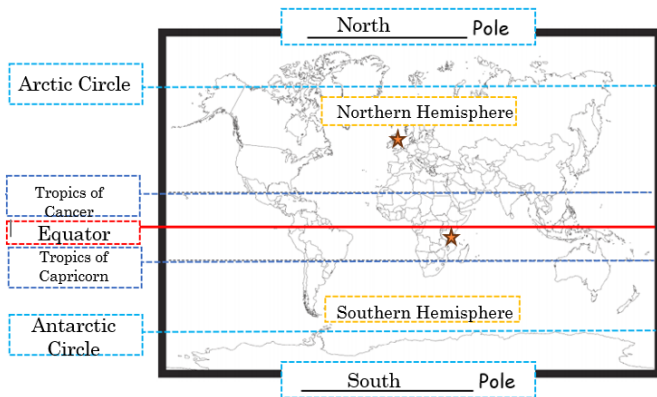

How is our local area different from others (UK/TZ)?

Y3/4 Geography

What are the important areas in our world?
Where is Tanzania in relation to the UK?

What is the distance between places in Burton Joyce and Bagamoyo? (Scale Bars)

Scale Bar A scale bar is a line or bar divided into parts. They are used on maps to identify large objects/ distances on a smaller scale, whilst keeping them accurate. E.g. 1cm: 100cm.

What are the Physical features of Burton Joyce and Bagamoyo?