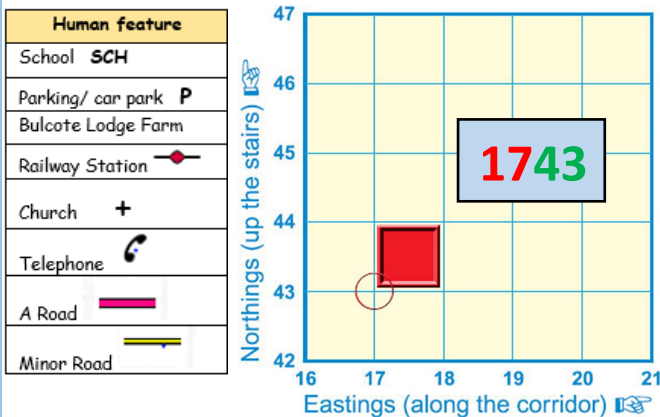

What are the Physical features of Burton Joyce and Bagamoyo?

Burton Joyce/England	Bagamoyo/ Tanzania
BJ= Inland (away from the sea)	Bagamoyo= Coastal (next to the sea)
River Trent	Indian Ocean
Tallest mountain in England: Scafell Pike (978m)	Tallest mountain in TZ: Mount Kilimanjaro (5,895m)
Temperate climate	Tropical climate

What are the Human features of Burton Joyce and where are they located? (4 figure grid references)

What are the human features of Bagamoyo? How does it compare to Burton Joyce?