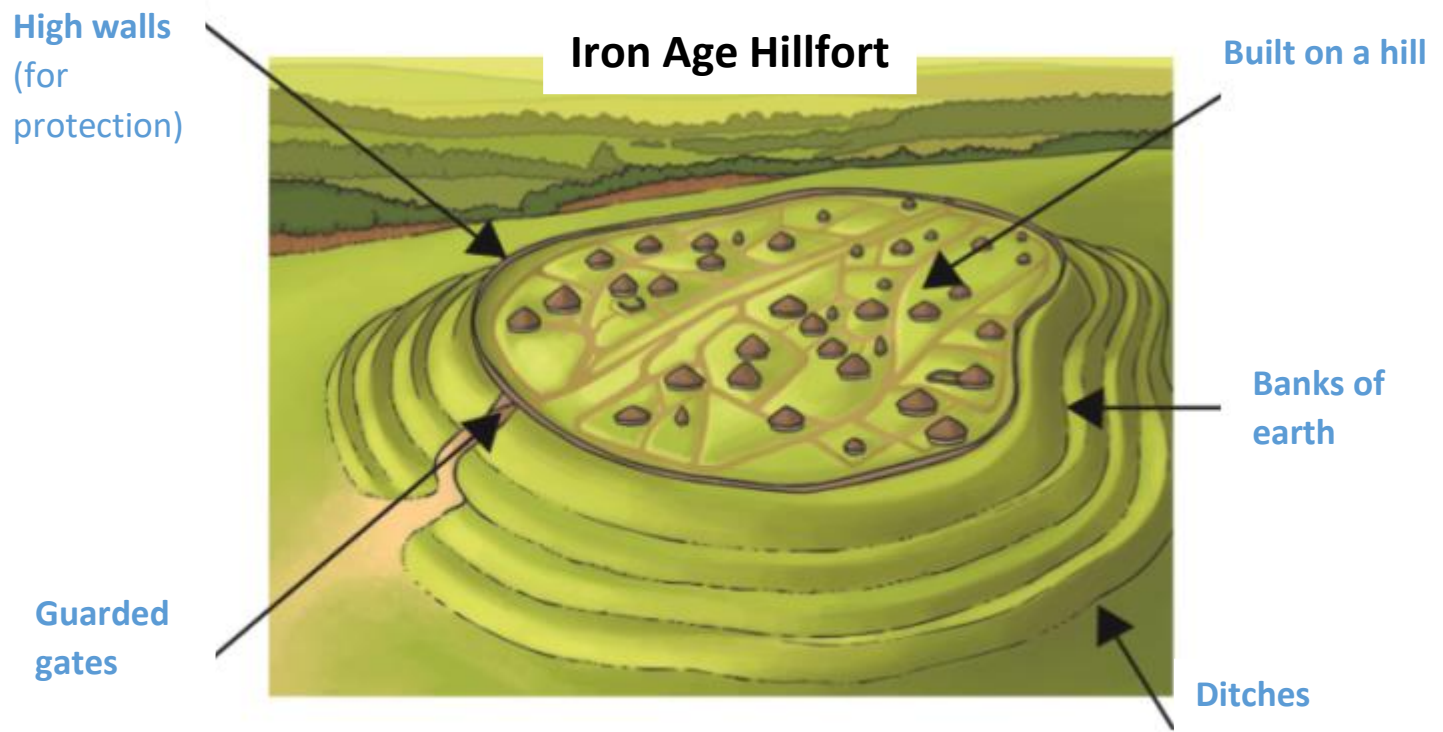

YEAR 3/4 HISTORY

WHO FIRST LIVED IN BRITAIN?

Stone Age, Bronze Age, Iron Age

Stone Age (Pre-history- 2300BC)
<ul style="list-style-type: none"> When the first humans began to live in Britain. Used stones as tools. <div style="display: flex; justify-content: space-around; align-items: flex-start;"> <div style="text-align: center;">  <p>Paleolithic (Old Stone Age) Nomadic hunters moved from place to place.</p> </div> <div style="text-align: center;">  <p>Mesolithic (Middle Stone Age) Tools were developed -smaller and finer.</p> </div> <div style="text-align: center;">  <p>Neolithic (New Stone Age) People began to settle in farming villages and started to look after animals and grow their own crops.</p> </div> </div>
Bronze Age (2500BC – 800BC)
<ul style="list-style-type: none"> Used bronze to make tools, and farmed land instead of hunting. People lived in communities. People discovered how to get metals out of rocks. People were able to build better farming equipment and they also began to make bronze weapons.
Iron Age (750 BC – 43AD)
<ul style="list-style-type: none"> Metals were used to make hunting tools. Iron replaced bronze as the main material for making tools and weapons. People lived in tribes, and they were often at war with each other. Iron Age people began to protect themselves by settling in hillforts. Sometimes people from the Iron Age are called 'Celts.'

Stonehenge, Wiltshire in England

- A pre-historic stone circle monument.
- Built in late Neolithic Age, around 3000BC.
- Last changes made in the early Bronze Age, around 1500BC.
- One of the Seven Wonders of the Ancient World.
- Some people believe it may have been used for: movements of sun and the moon, healing, burial ground