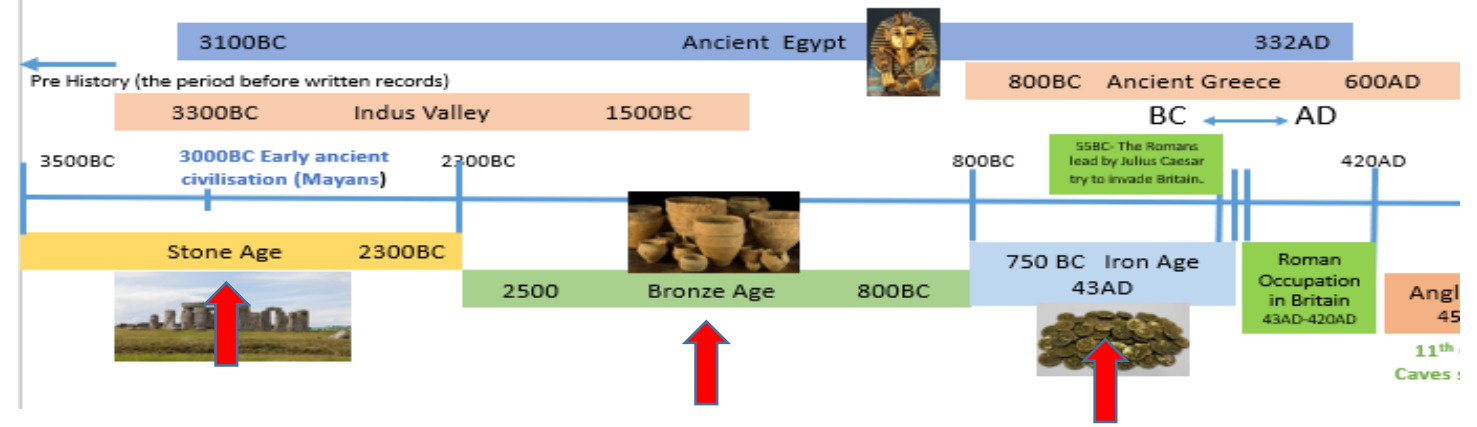

YEAR 3/4 HISTORY

WHO FIRST LIVED IN BRITAIN?

Stone Age, Bronze Age, Iron Age

Stone Age (Pre-history- 2300BC)
<ul style="list-style-type: none"> When the first humans began to live in Britain. Used stones as tools. <div style="display: flex; justify-content: space-around; align-items: flex-start;"> <div style="text-align: center;">  <p>Paleolithic (Old Stone Age) Nomadic hunters moved from place to place.</p> </div> <div style="text-align: center;">  <p>Mesolithic (Middle Stone Age) Tools were developed -smaller and finer.</p> </div> <div style="text-align: center;">  <p>Neolithic (New Stone Age) People began to settle in farming villages and started to look after animals and grow their own crops.</p> </div> </div>
Bronze Age (2500BC – 800BC)
<ul style="list-style-type: none"> Used bronze to make tools, and farmed land instead of hunting. People lived in communities. People discovered how to get metals out of rocks. People were able to build better farming equipment and they also began to make bronze weapons.
Iron Age (750 BC – 43AD)
<ul style="list-style-type: none"> Metals were used to make hunting tools. Iron replaced bronze as the main material for making tools and weapons. People lived in tribes, and they were often at war with each other. Iron Age people began to protect themselves by settling in hillforts. Sometimes people from the Iron Age are called 'Celts.'

Stonehenge, Wiltshire in England

- A pre-historic stone circle monument.
- Built in late Neolithic Age, around 3000BC.
- Last changes made in the early Bronze Age, around 1500BC.
- One of the Seven Wonders of the Ancient World.
- Some people believe it may have been used for: movements of sun and the moon, healing, burial ground